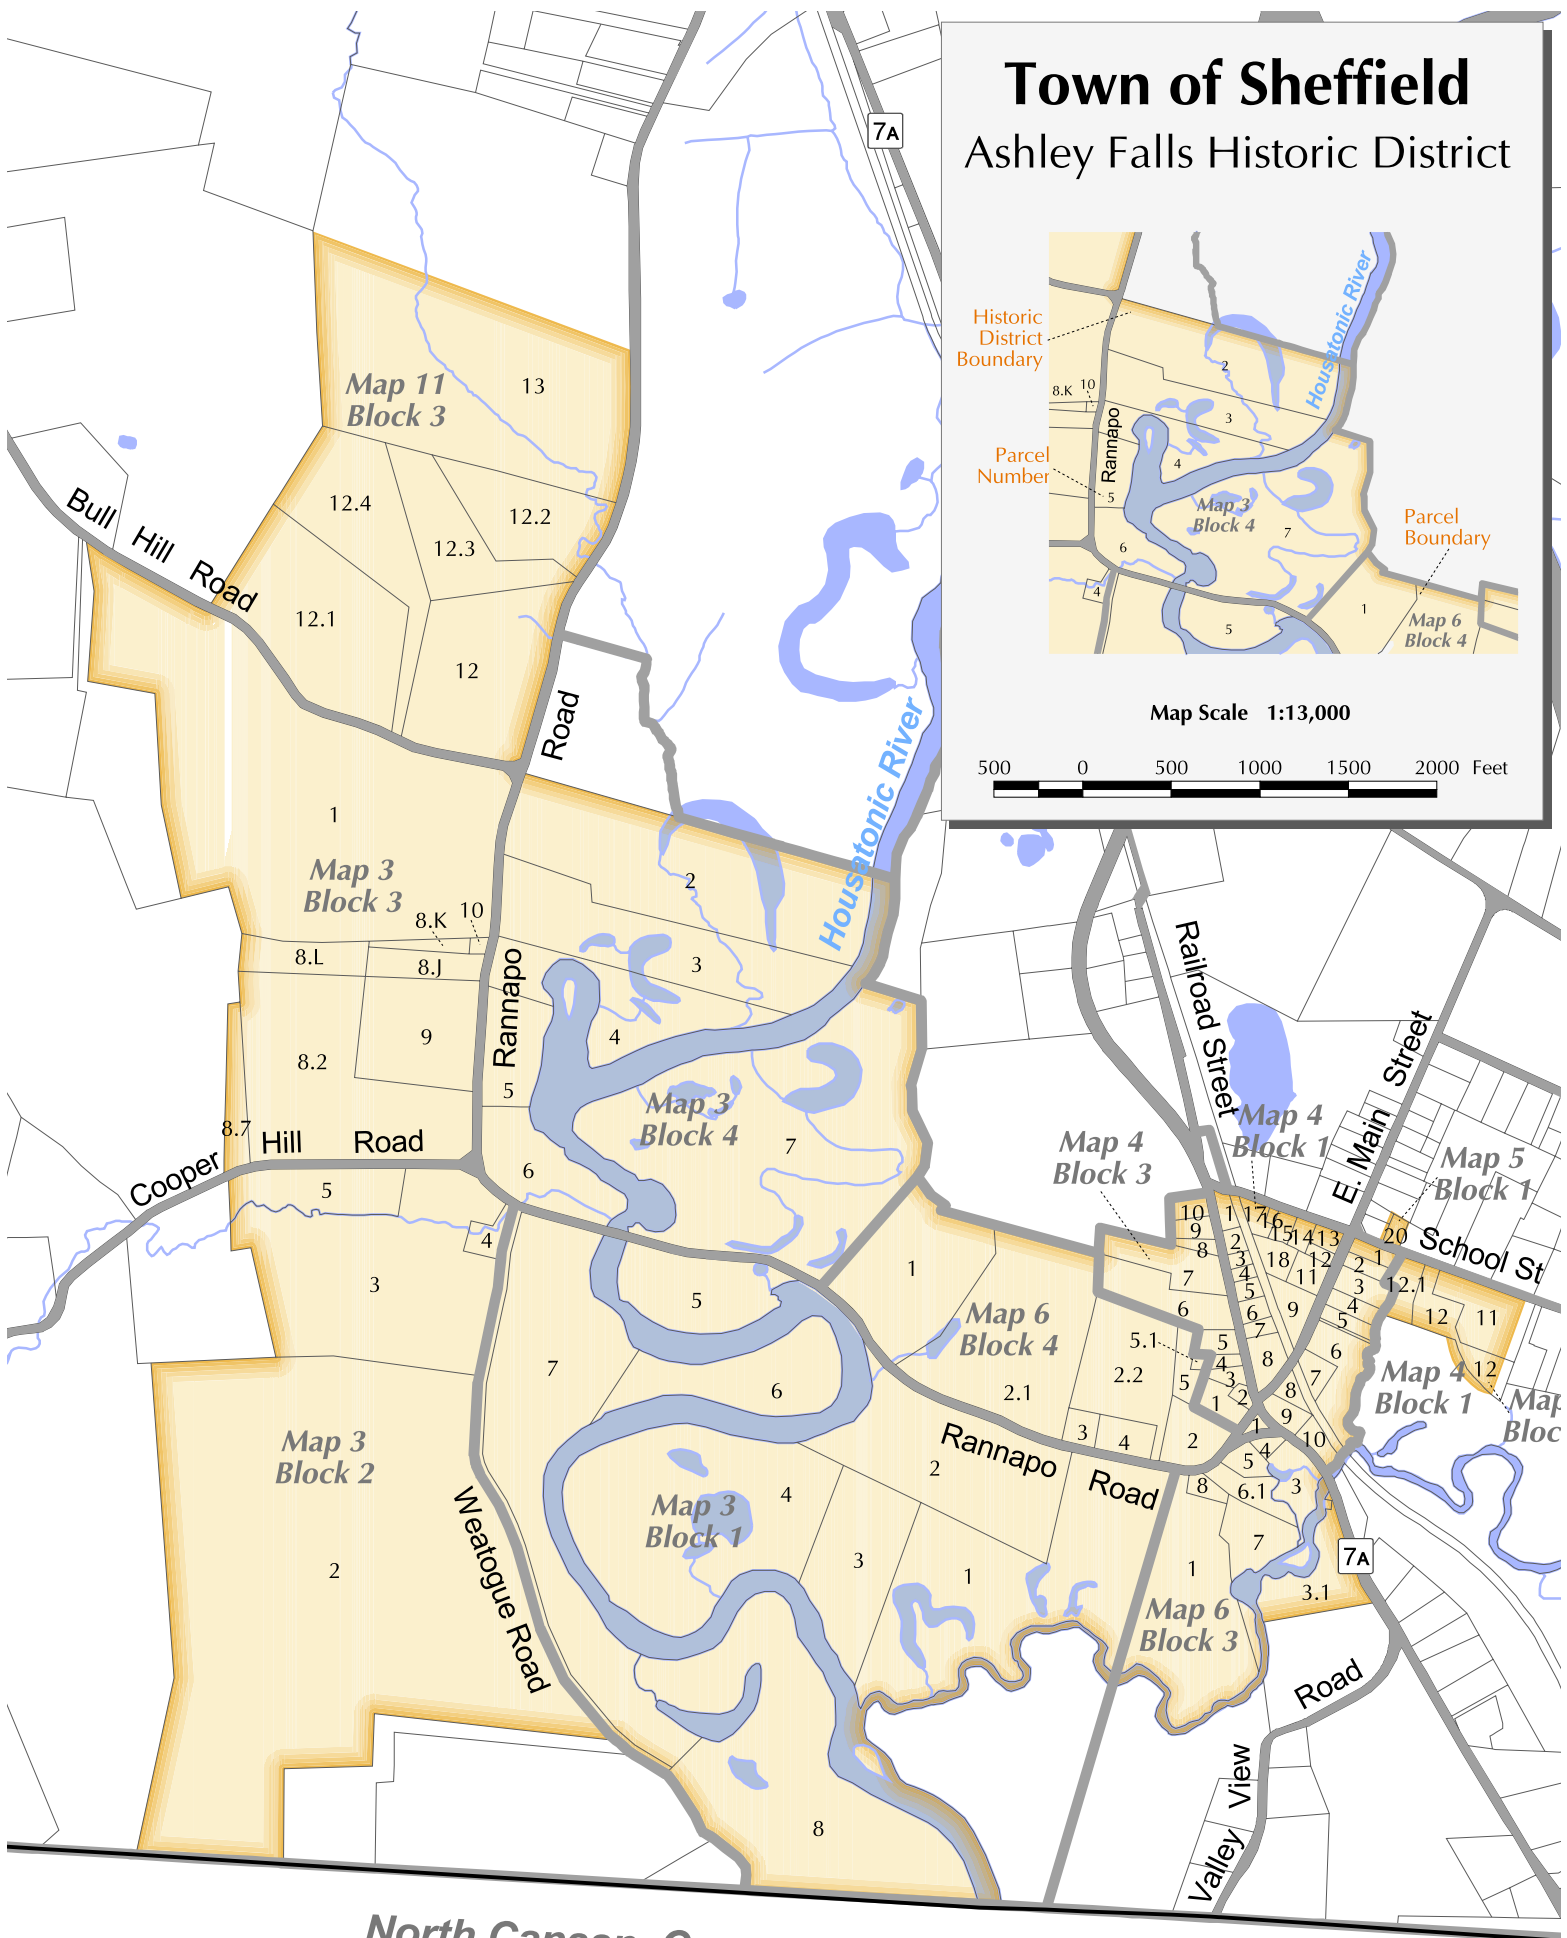

Town of Sheffield

Ashley Falls Historic District

Map Scale 1:13,000

North Canaan, Connecticut