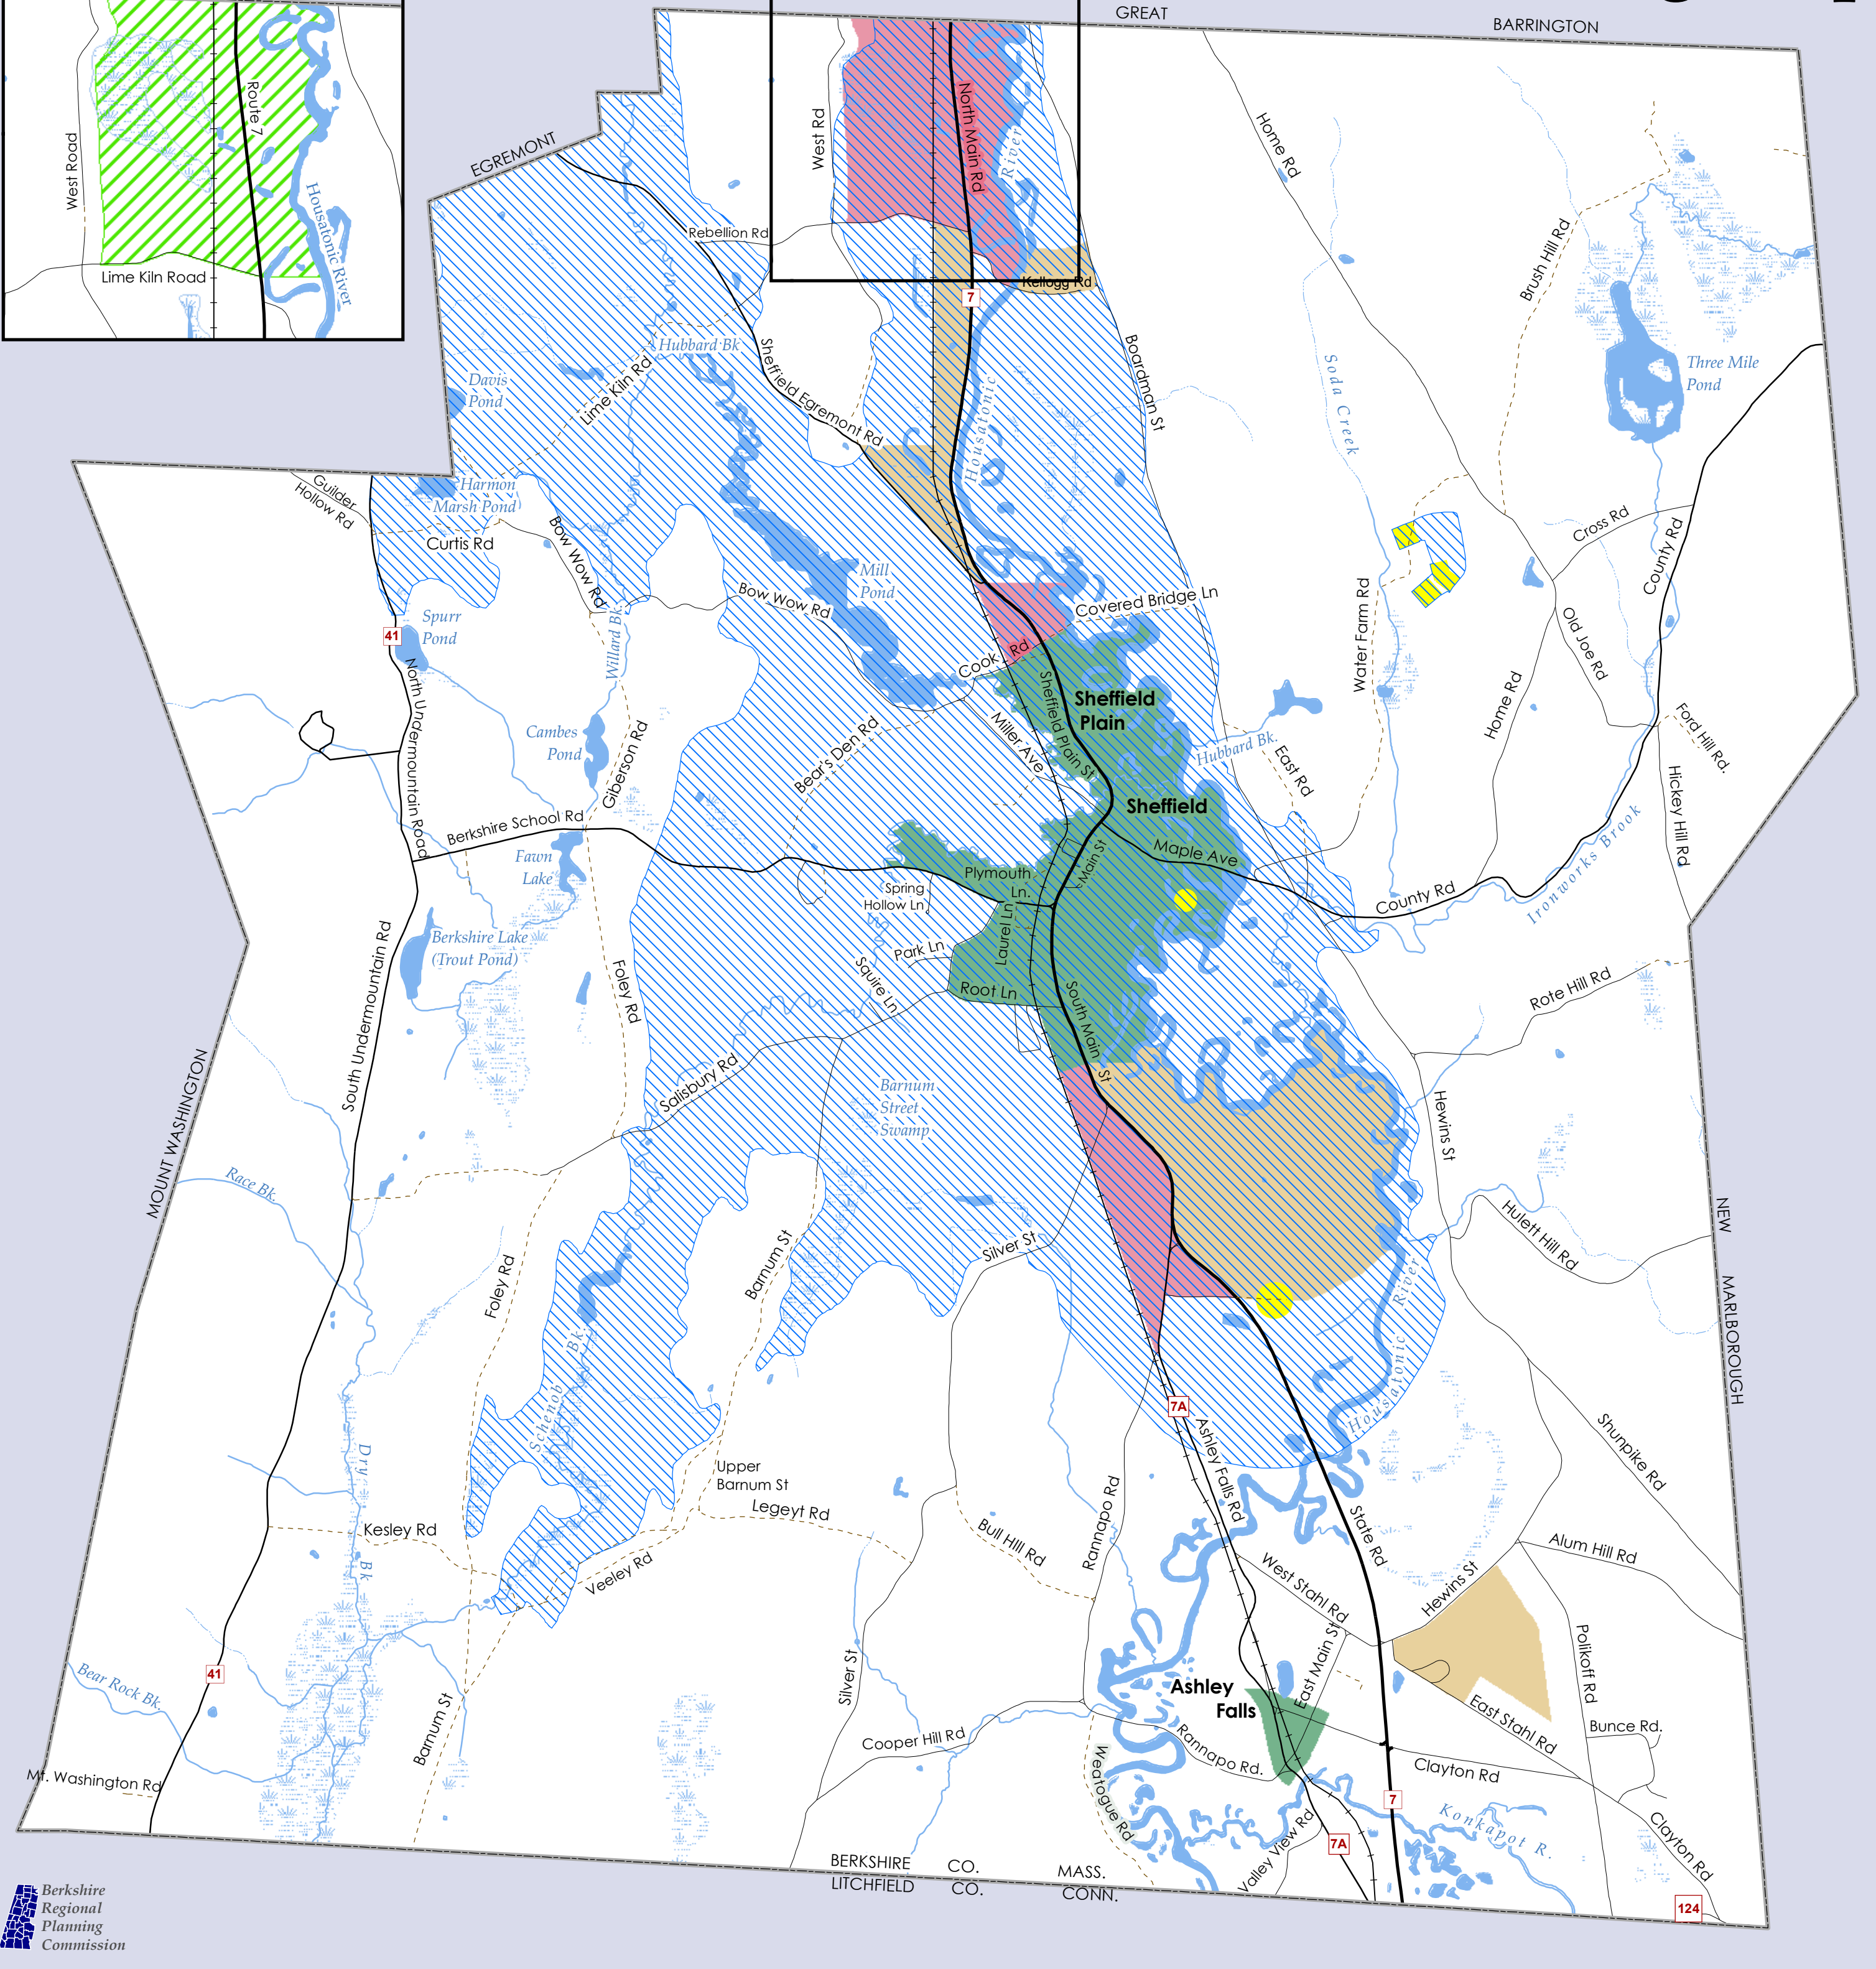

Sheffield Zoning Map

- Rural District
- Village Center District
- General Business District
- Commercial District
- Public Water Supply Overlay Zone I
- Public Water Supply Overlay Zone II
- Adult Entertainment Overlay Zone
- Paved Roads
- Unpaved Roads